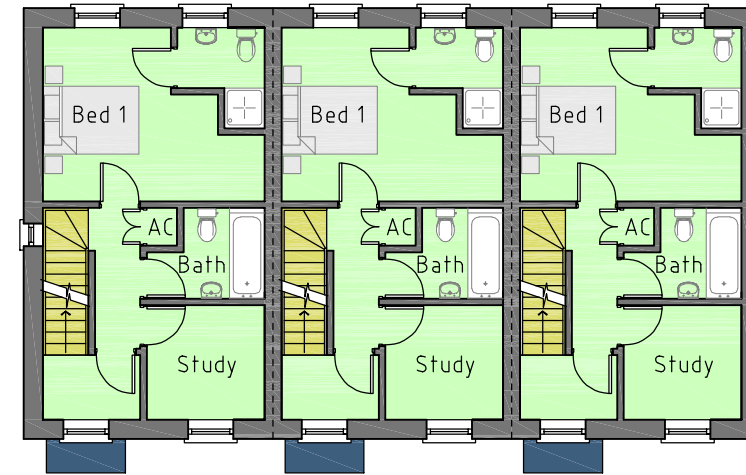

Ground Floor Plan

First Floor Plan

Attic Floor Plan

<p>Cela Associates Ltd Gwynt y Mynydd, Felinwynt, Penparc, Cardigan, Ceredigion, SA43 1RN cela.associates@gmail.com Mobile:- 07790136894</p>	<p>Revisions:-</p>	<p>Project:- Lle Dymunol, Hillside Road, Parcllyn, Aberporth, Cardigan.</p>	<p>Title:- Y Bwthyn - Floor Plans</p>	
			<p>Drawing No:- 1159/TYPE/2.2/1</p>	
			<p>Date:- Feb 2022</p>	<p>Scale:- NTS</p>