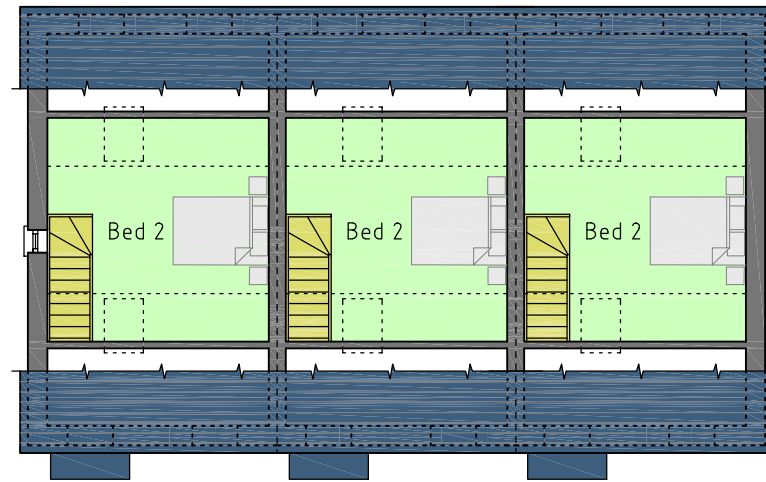

Ground Floor Plan

First Floor Plan

Attic Floor Plan

<p>Cela Associates Ltd Gwynt y Mynydd, Felinwynt, Penparc, Cardigan, Ceredigion, SA43 1RN cela.associates@gmail.com Mobile:- 07790136894</p>	<p>Revisions:-</p>	<p>Project:- Lle Dymunol, Hillside Road, Parcllyn, Aberporth, Cardigan.</p>	<p>Title:- Y Bwthyn - Floor Plans</p>	
			<p>Drawing No:- 1159/TYPE/2.2/1</p>	
			<p>Date:- Feb 2022</p>	<p>Scale:- NTS</p>